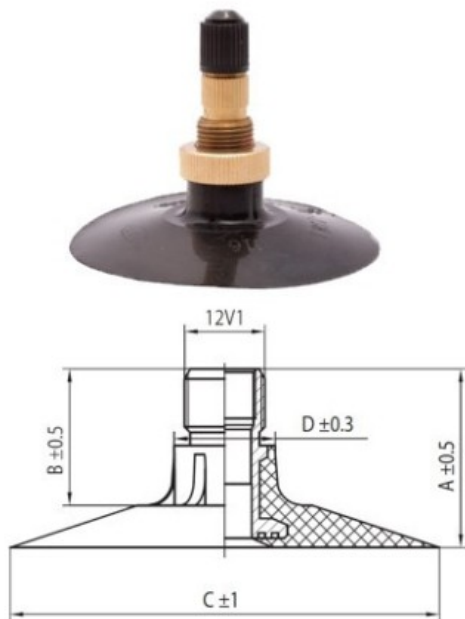

Tube 360-24, 13.6-24 TK Nortec

Category	Tubes
Size	360-24,
Width	13.6
Section ratio	
Rim	24
Model	TK
Analogue	13.6-24

Delivery

Warranty

Description

All technical information about products in our website protekta.lt is based on the information given by the manufacturers. This information serves only information purposes and it is not mandatory.