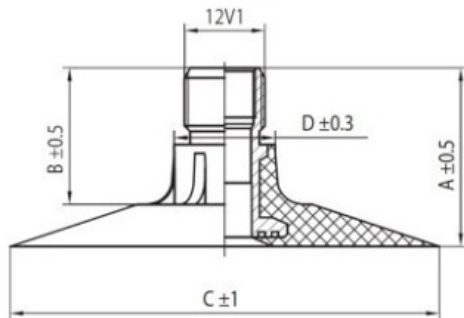

Tube 750/55-26.5 TK Nortec

Category	Tubes
Size	750/55-26.5
Width	750
Section ratio	55
Rim	26.5
Model	TK
Analogue	

Delivery

Warranty

Description

All technical information about products in our website protekta.lt is based on the information given by the manufacturers. This information serves only information purposes and it is not mandatory.