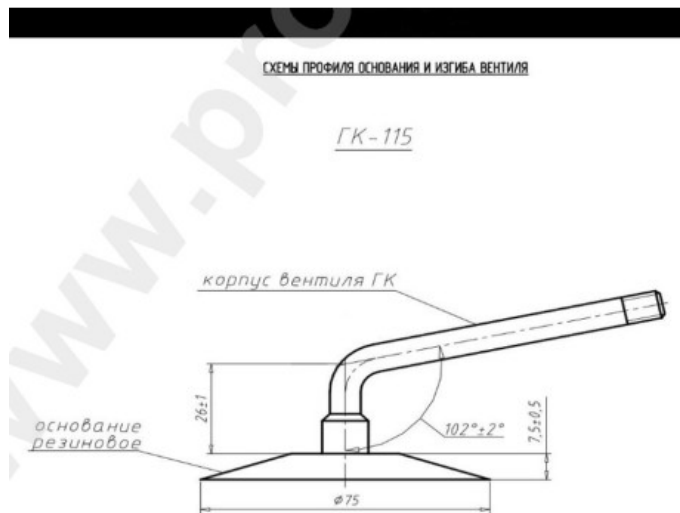

## Tube 6.95-16 GK-115 Nortec

Category	Tubes
Size	6.95-16
Width	6.95
Section ratio	
Rim	16
Model	GK115
Analogue	

Delivery

---

Warranty

Description

All technical information about products in our website protekta.lt is based on the information given by the manufacturers. This information serves only information purposes and it is not mandatory.