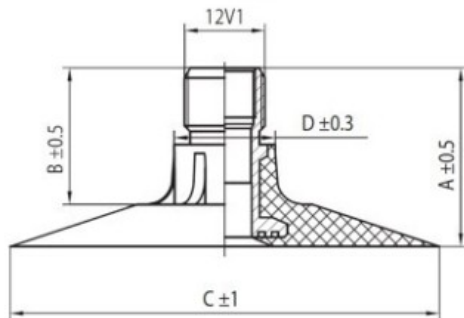

Tube 16.9-38 TK Nortec

Category	Tubes
Size	16.9-38
Width	16.9
Section ratio	
Rim	38
Model	TK
Analogue	16.9R38

Delivery

Warranty

Description

All technical information about products in our website protekta.lt is based on the information given by the manufacturers. This information serves only information purposes and it is not mandatory.