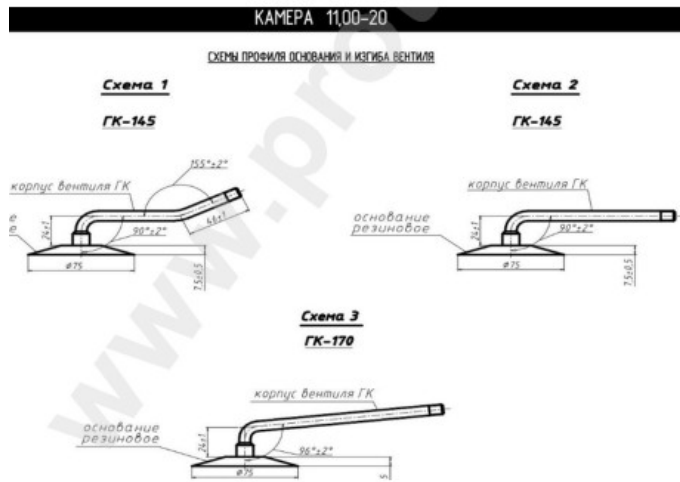

## Tube 11.00-20 GK-145 Omskshina

Category	Tubes
Size	11.00-20
Width	11
Section ratio	
Rim	20
Model	GK145
Analogue	12.00R20

Delivery

---

Warranty

Description

All technical information about products in our website protekta.lt is based on the information given by the manufacturers. This information serves only information purposes and it is not mandatory.