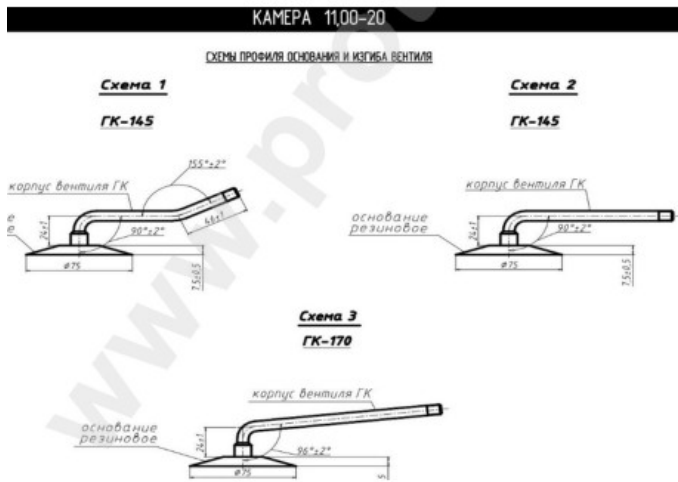

Tube 11.00-20 GK-145 Omskshina

Category	Tubes
Size	11.00-20
Width	11
Section ratio	
Rim	20
Model	GK145
Analogue	11.00R20

Delivery

Warranty

Description

All technical information about products in our website protekta.lt is based on the information given by the manufacturers. This information serves only information purposes and it is not mandatory.