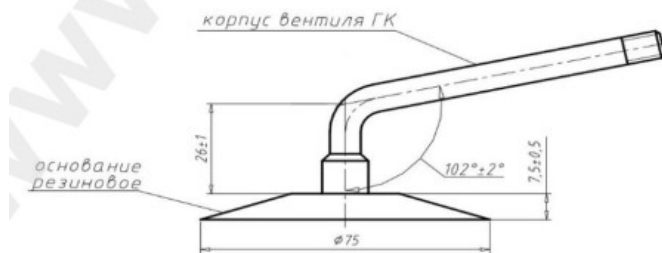

Tube 7.50-20 GK-115 Omskshina

Category	Tubes
Size	7.50-20
Width	7.5
Section ratio	
Rim	20
Model	GK115
Analogue	

СХЕМЫ ПРОФИЛЯ, ОСНОВАНИЯ И ИЗГИБА ВЕНТИЛЯ

GK-115

Delivery

Warranty

Description

All technical information about products in our website protekta.lt is based on the information given by the manufacturers. This information serves only information purposes and it is not mandatory.